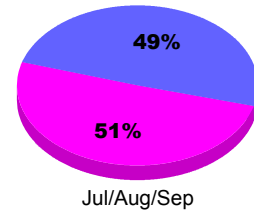

Membership Results
2012-2013

Membership
2011-2012

Month	Net Memb Goal	Actual New Memb	Actual Dropped Memb	Gain/Loss of Memb	Gain/Loss of Memb
Jul/Aug/Sep		94	-31	63	5
Totals		94	-31	63	5

Membership Results 2012-2013

Goal, New, Dropped, Gain/Loss

Comparison of Membership Gain/Loss

Current Year Compared to the Previous Year

Gender Comparison 2012-2013

Male Female