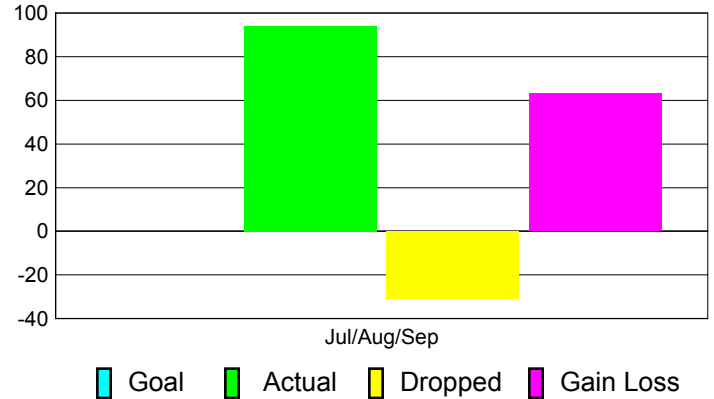

Membership Results 2012-2013

Goal, New, Dropped, Gain/Loss